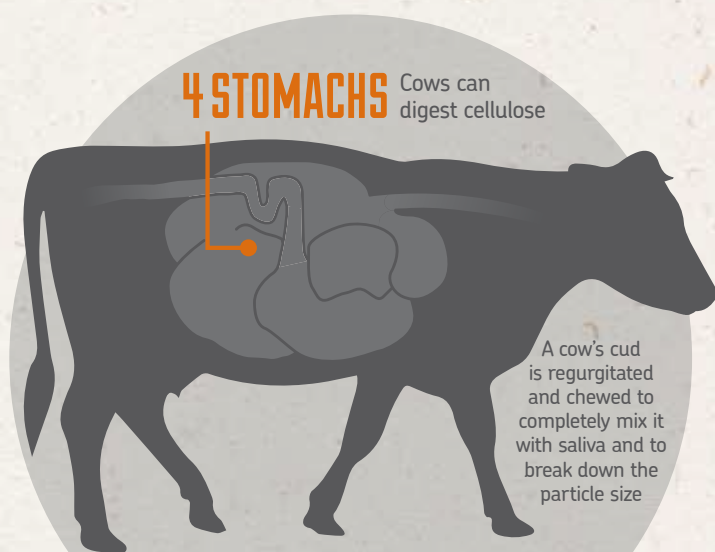

# ~ THE RUMINANT ~ DIGESTIVE SYSTEM

## RUMINANT VS MONOGASTRIC

1kg of dry pasture matter is more nutrient dense and is the equivalent of 6.5 kg of green grass

5,300  
PIES