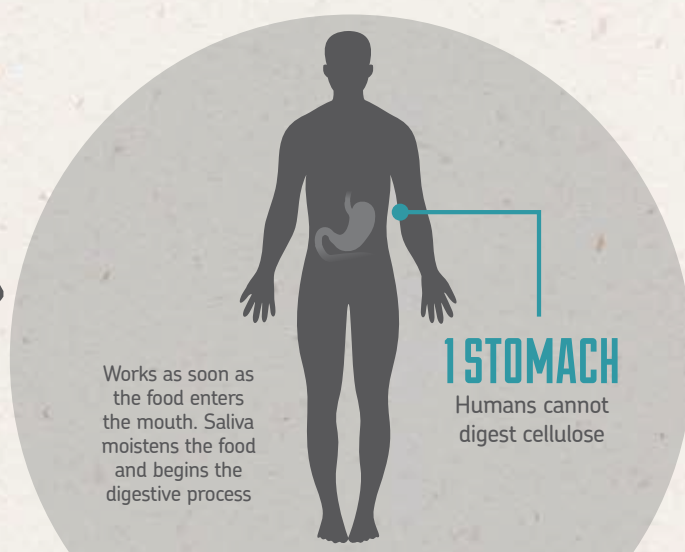

# ~ THE RUMINANT ~ DIGESTIVE SYSTEM

## RUMINANT VS MONOGASTRIC

1kg of dry pasture matter is more nutrient dense and is the equivalent of 6.5 kg of green grass

5,300  
PIES

### RUMINANT

Comes from the Latin ruminare, which means "to chew over again"