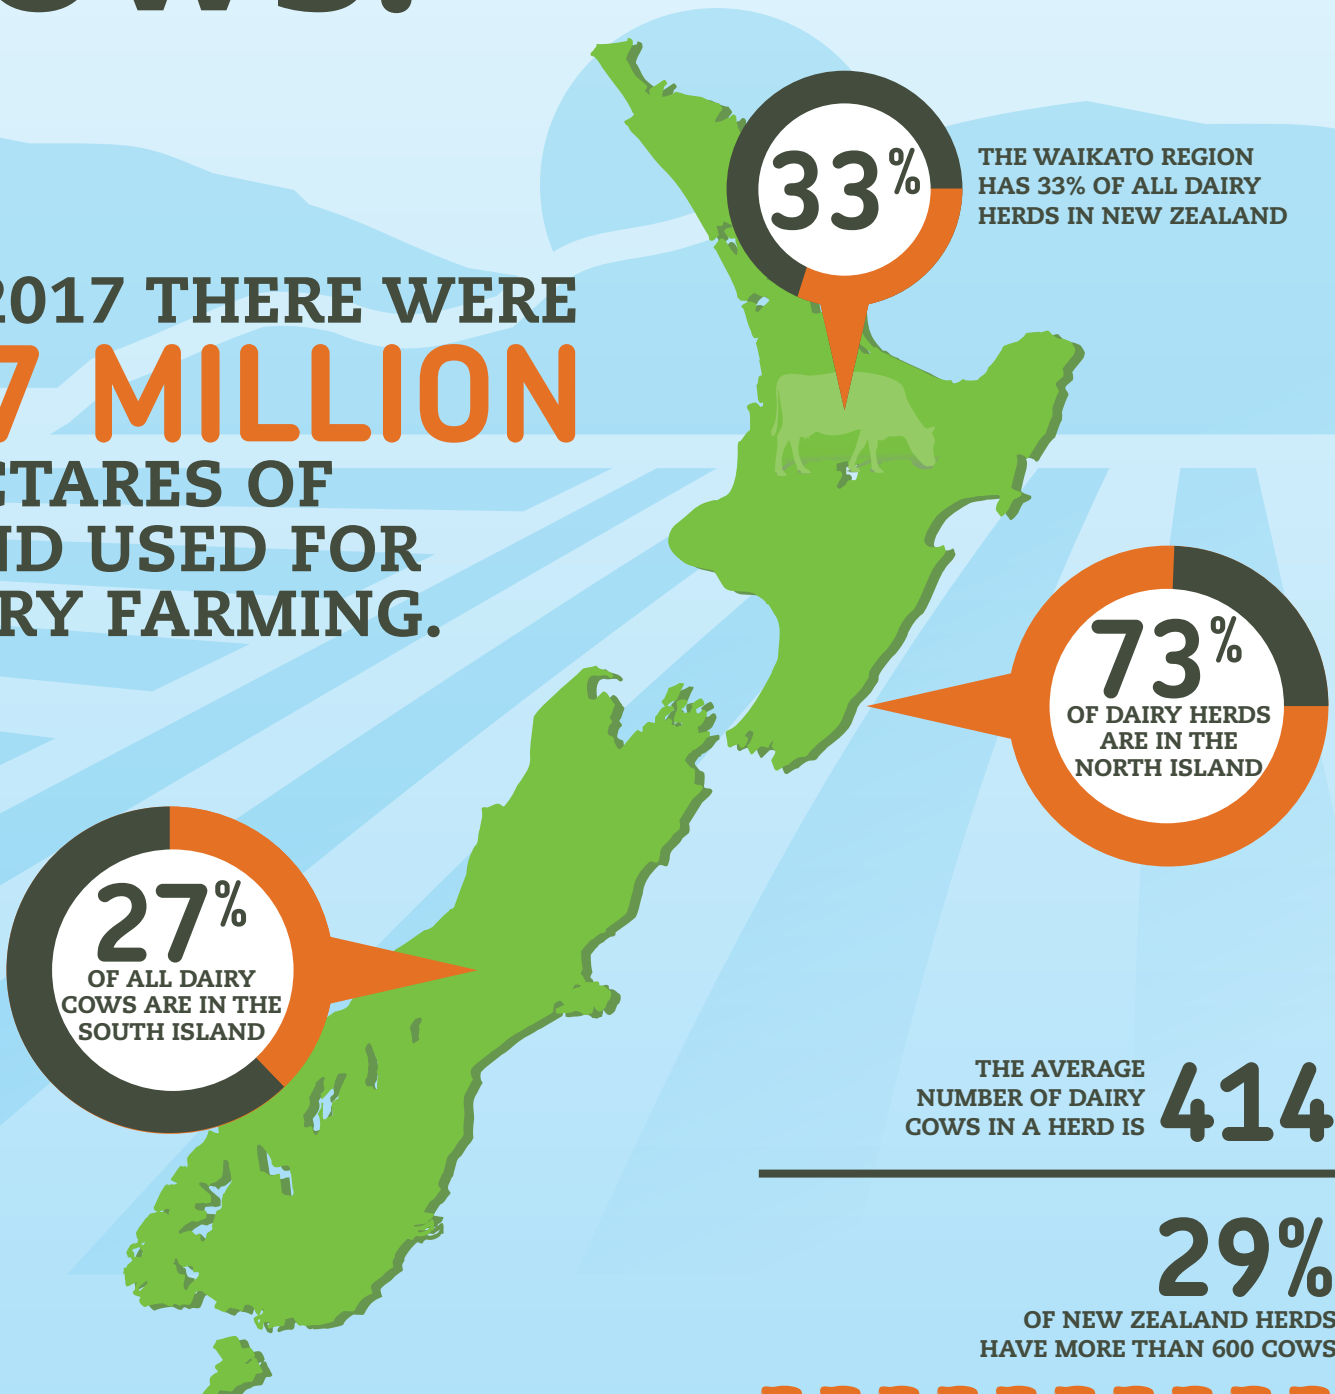

HOW MANY COWS?

IN 2017 THERE WERE
1.7 MILLION
HECTARES OF
LAND USED FOR
DAIRY FARMING.

THE AVERAGE NUMBER OF DAIRY COWS IN A HERD IS **414**

29%
OF NEW ZEALAND HERDS HAVE MORE THAN 600 COWS

553
HERDS HAVE MORE THAN
1000
COWS

4.8 MILLION
COWS ARE MILKED EVERYDAY IN NZ