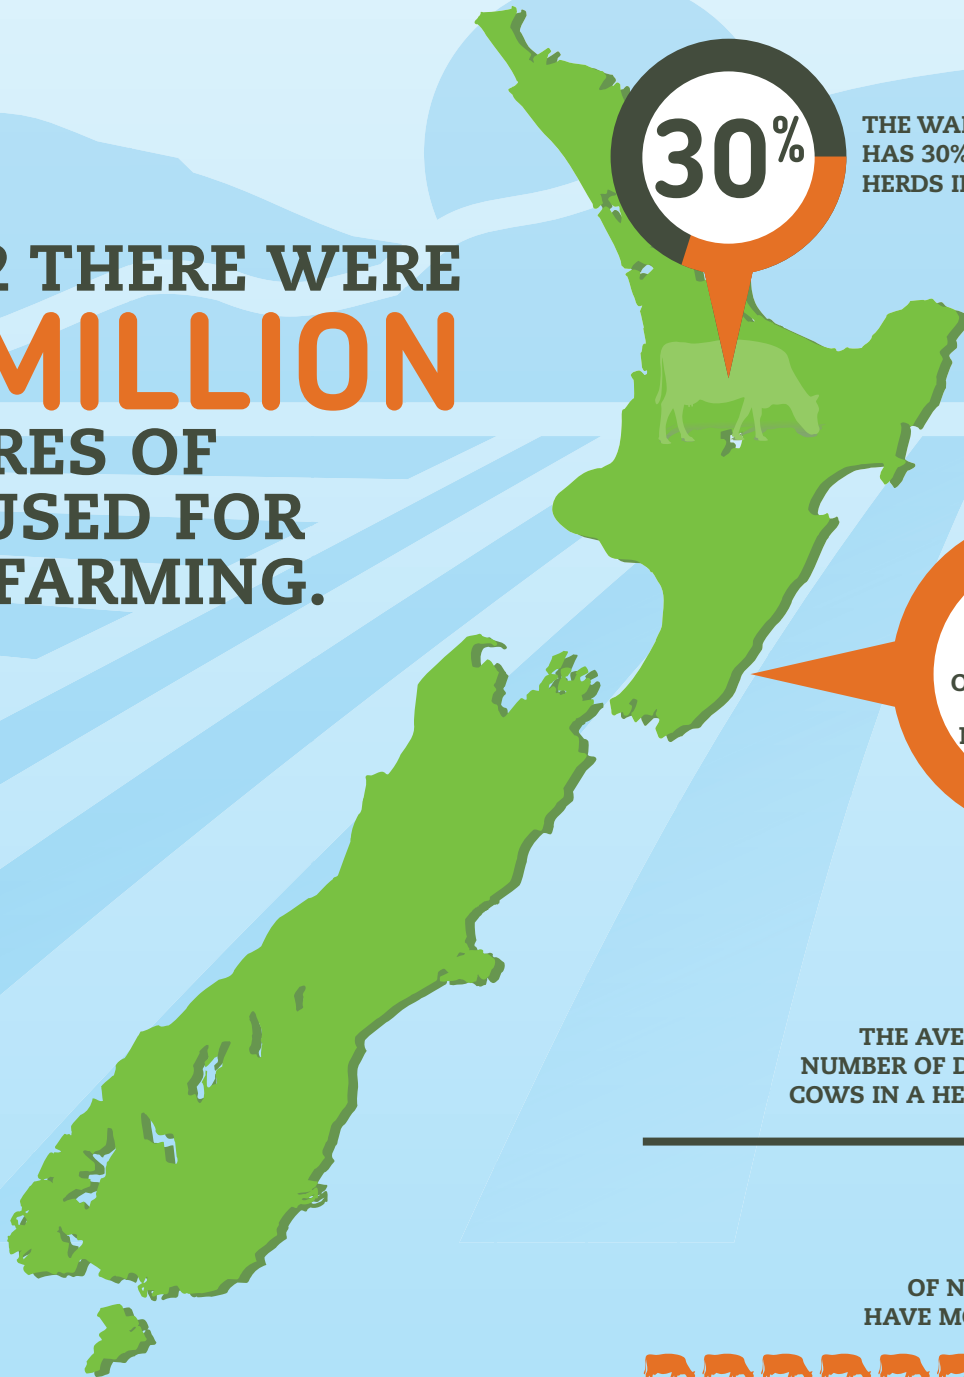

HOW MANY COWS?

IN 2012 THERE WERE
1.6 MILLION
HECTARES OF
LAND USED FOR
DAIRY FARMING.

THE WAIKATO REGION HAS 30% OF ALL DAIRY HERDS IN NEW ZEALAND

76%
OF DAIRY HERDS ARE IN THE NORTH ISLAND

THE AVERAGE NUMBER OF DAIRY COWS IN A HERD IS **393**

25%

OF NEW ZEALAND HERDS HAVE MORE THAN 500 COWS

493
HERDS HAVE MORE THAN
1000
COWS

4.6 MILLION
COWS ARE MILKED EVERYDAY IN NZ